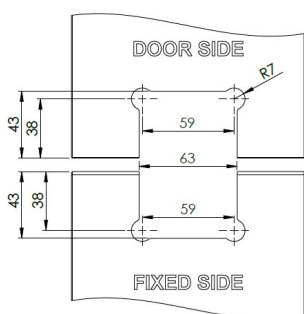

PRODUCT SHEET

Description:

Shower Hinge "Rio", 135DG, CPL, Glass/Glass, 8-10mm Glass Thickness, W/15DG Angle Adjustment Function & 25DG Return, Function, Brass Material, Hidden Screws., Black Fiber Gaskets: 2 x 1mm & 2 x 2mm Thickness., Load Capacity Pr. Pair: 45kg

Item number:

15.23.892-0

Units	Box	Carton	HS Code	Barcode
Pcs.	1	10	8302100090	
				5704866501323

SISO A/S

Mileparken 11
DK-2740 Skovlunde
Denmark
VAT: 24786013

Phone +45 45 830 900

www.siso.dk
siso@siso.dk

Danske Bank
Nytorv Branch
Copenhagen
SWIFT: DABADKKK

Account no.
4180 3112 112936
IBAN Account
DK7230003112112936