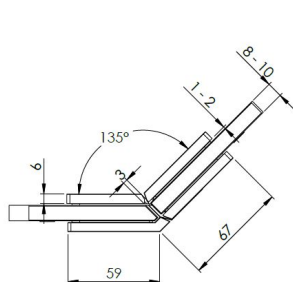

PRODUCT SHEET

Description:

Shower Hinge "Rio", 135DG, CPL, Glass/Glass, 8-10mm Glass Thickness, W/15DG Angle Adjustment Function & 25DG Return, Function, Brass Material, Hidden Screws., Black Fiber Gaskets: 2 x 1mm & 2 x 2mm Thickness., Load Capacity Pr. Pair: 45kg

Item number:

15.23.892-0

Units	Box	Carton	HS Code	Barcode
Pcs.	1	10	8302100090	
				5704866501323

SISO A/S

Mileparken 11
DK-2740 Skovlunde
Denmark
VAT: 24786013

Phone +45 45 830 900

www.siso.dk
siso@siso.dk